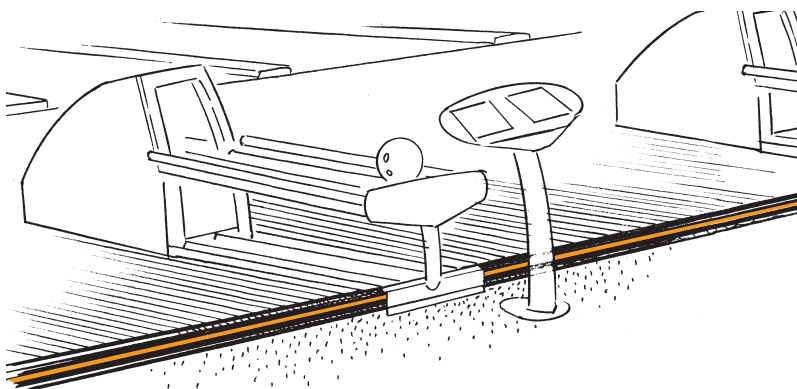

GlowRod Fascia & Quarter Round Trim

Check these features:

Improved Safety: The GlowRod Fascia illuminates in an Ultra Violet (Glow Bowling) lighting environment, clearly highlighting the riser or step-up to the approach. The UV additive in the rod will Glow under Ultra Violet Light with no additional power necessary.

Durable: Made of virtually indestructible industrially engineered HDPE (High Density Polyethylene) that will outlive the life of your approaches.

Maintenance Free: ZOT's GlowRod Fascia and Quarter Round Trim never needs painting, and will look good for 10-15 years without cracking or splitting.

Cost Effective: Costs about the same as replacing the original, and less durable, worn and damaged maple fascia.

Note: ZOT's GlowRod is sold by the foot and separately from the Fascia. See below for color selection and part numbers, etc.

How it all works: You start by measuring the height of the riser (step) from the settee area to the approach, and then the length of the fascia needed to extend across the width of the approaches.

Note: Fascia and Quarter Round Trim (with or without GlowRod) is a custom product that's "Made-to-Order".

Once you have the specifications and place an order with ZOT it will take a few weeks to process (custom build) and ship the finished product.

Here are three options:

Option 1

ZOT's HDPE Fascia and Quarter Round Trim is designed to be used as a replacement for the original wood fascia.

Option 2

HDPE Fascia and Quarter Round Trim is also available with a groove to accommodate the installation of a Glow Rod, which is an optional add-on.

Option 3

Glow Dowels can also be added to either Option 1 or 2.

Part #	Description	*Price Per Foot
Fascia With & Without Quarter Round Trim (Order Glow Rod and Glow Dowels Separately)		
800137	1" NO/Quarter Round Trim –NO GLOW	$2.72
800138	1.5" NO/Quarter Round Trim – NO GLOW	3.80
800139	2" W/ Quarter Round Trim	7.63
800140	2.5" W/ Quarter Round Trim	8.82
800141	3" W/ Quarter Round Trim	9.76
800142	3.5" W/ Quarter Round Trim	10.85
800143	4" W/ Quarter Round Trim	11.95
800144	4.5" W/ Quarter Round Trim	13.88
800145	5" W/ Quarter Round Trim	14.31
800146	5.5" W/ Quarter Round Trim	15.40
800147	6" W/ Quarter Round Trim	16.73
800148	6.5" W/ Quarter Round Trim	18.04
800149	7" W/ Quarter Round Trim	19.30
800150	7.5" W/ Quarter Round Trim	20.59

Part #	Description	*Price Per Foot
Quarter Round Trim, GlowRod & Glow Dowels		
800151	Quarter Round Trim	2.88
GLOW ROD for installing in Fascia (add to per foot price of fascia)		
420493	Glow Rod — Yellow/Green	11.14
420494	Glow Rod — Green	11.14
420495	Glow Rod — Red	11.14
420496	Glow Rod — Orange	11.14
GLOW DOWELS for installing in Fascia		
420501	Glow Dowels — Four Dowels per foot	14.50

* Products priced by the foot must be purchased in five (5) foot lengths

- Glow Dowels are factory installed in the Fascia
- All orders for Fascia include Mounting Screws Fascia, Quarter Round Trim and GlowRod are shipped in 5-foot lengths and can therefore be shipped by UPS

Call ZOT at 1-800-525-8116 for more details