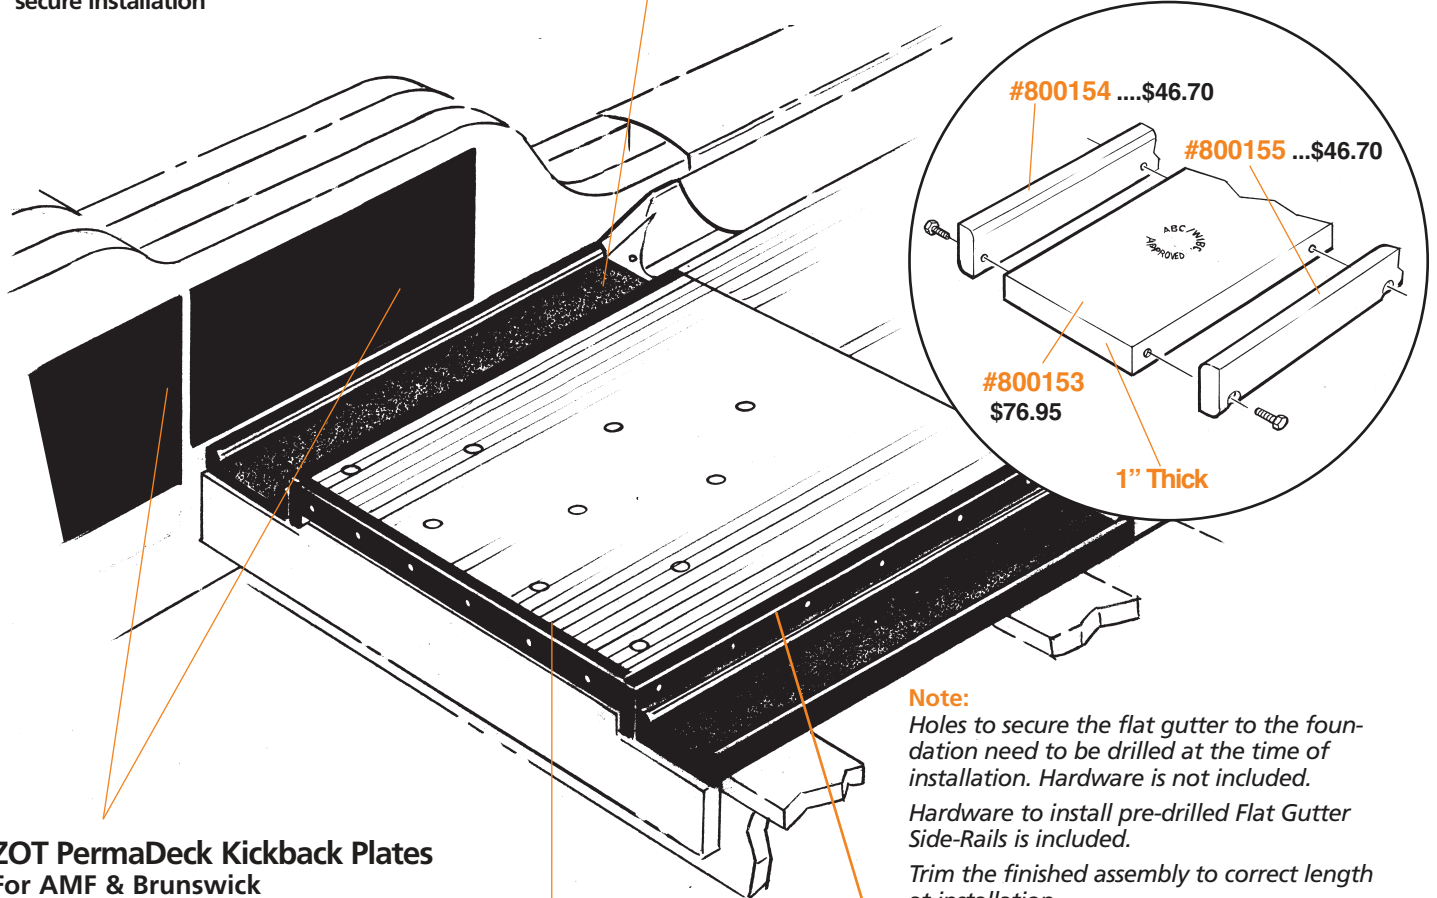

Lane Products

ZOT PermaDeck Back-End Lane Products

ZOT Pinsetter Parts is pleased to introduce a new line of back end lane products including flat gutters, kickback plates, edge boards and tail plank tops. All of these products are made from industrially engineered HDPE (High Density Polyethylene) As the name would imply, HDPE is durable, requires no maintenance, and it never needs recoating with finish. To maintain quality and durability none of ZOT's HDPE products use recycled materials. ZOT's back end lane products are also ABC approved.

- ZOT's Kick Back Plates are undrilled enabling the installer to drill holes and screw the kick back plates into kick back surfaces where there are no old or enlarged holes, ensuring a secure installation

Heavy Duty PermaDeck Flat Gutter Kit

For AMF & Brunswick

#420479 (for one lane).....$199.70

Check out these features:

- Costs less than comparable products.
- Virtually maintenance free and durable.
- Made of 1" thick "Warp Resistant" HDPE for maximum strength and life. **Note:** less expensive brands use 3/4" plastic which tends to warp and has a much shorter lifespan.
- **Easy to install:** either by the center mechanic or a lane resurfer.

Lane Products

ZOT PermaDeck Kickback Plates

For AMF & Brunswick

(Black & Undrilled)

#420482 .....$41.50

15" x 33" fits all AMF and early model Brunswick

#420483 .....$39.50

19" x 23 3/4" for early model Brunswick

#420484 .....$48.90

16" x 40" for late Brunswick

Check out these features:

- Highly durable.
- Restore your kickbacks to ABC Specifications.
- Improves scorability and reduces pin damage.
- Easy to install.

ZOT PermaDeck Tail Plank Tops

Fits AMF & Brunswick Wood Pindecks

#420481 .....$39.90

1 3/4" x 1 1/2" x 43" (per lane)

#420511 .....$41.50

Fits Brunswick & Synthetic/HPL

Pindecks

1/2" x 2 3/8" x 41 7/8"

Check out these features:

- Restores your tailplanks to ABC Specifications.
- Improves scorability.
- Extend the life of your pins.

Call for quotation for sizes not listed.

ZOT PermaDeck Edge Boards

Fits AMF & Brunswick Wood Pindecks

#420480 .....$41.50

1" x 2 1/2" x 46" (each)

#420510 .....$41.50

Fits Brunswick & Synthetic/HPL

Pindecks

1/2" x 2 3/8" x 47 5/8"

Check out these features:

- Restores your wooden pindecks to ABC Specifications.
- Helps improve scorability.
- Extends the life of your pins.

Call for quotation for sizes not listed.