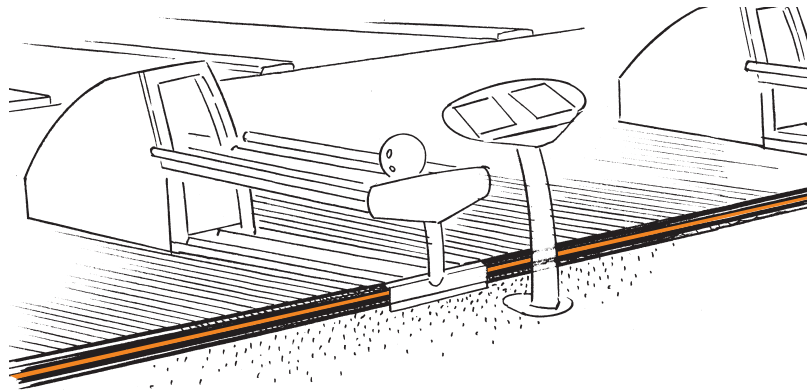

GlowRod Fascia & Quarter Round Trim

Check these features:

Improved Safety: The GlowRod Fascia illuminates in an Ultra Violet (Glow Bowling) lighting environment, clearly highlighting the riser or step-up to the approach. The UV additive in the rod will Glow under Ultra Violet Light with no additional power necessary.

Durable: Made of virtually indestructible industrially engineered HDPE (High Density Polyethylene) that will outlive the life of your approaches.

Maintenance Free: ZOT's GlowRod Fascia and Quarter Round Trim never needs painting, and will look good for 10-15 years without cracking or splitting.

Cost Effective: Costs about the same as replacing the original, and less durable, worn and damaged maple fascia.

Note: ZOT's GlowRod is sold by the foot and separately from the Fascia. See below for color selection and part numbers, etc.

How it all works: You start by measuring the height of the riser (step) from the settee area to the the approach, and then the length of the fascia needed to extend across the width of the approaches.

Note: Fascia and Quarter Round Trim (with or without GlowRod) is a custom product that's "Made-to-Order".

Once you have the specifications and place an order with ZOT it will take a few weeks to process (custom build) and ship the finished product.

Here are three options:

Option 1

ZOT's HDPE Fascia and Quarter Round Trim is designed to be used as a replacement for the original wood fascia.

Option 2

HDPE Fascia and Quarter Round Trim is also available with a groove to accommodate the installation of a Glow Rod, which is an optional add-on.

Option 3

Glow Dowels can also be added to either Option 1 or 2.

Part #	Description	*Price Per Foot
Fascia With & Without Quarter Round Trim (Order Glow Rod and Glow Dowels Separately)		
800137	1" NO/Quarter Round Trim –NO GLOW	$2.72
800138	1.5" NO/Quarter Round Trim – NO GLOW	3.80
800139	2" W/ Quarter Round Trim	7.63
800140	2.5" W/ Quarter Round Trim	8.82
800141	3" W/ Quarter Round Trim	9.67
800142	3.5" W/ Quarter Round Trim	10.85
800143	4" W/ Quarter Round Trim	11.95
800144	4.5" W/ Quarter Round Trim	13.88
800145	5" W/ Quarter Round Trim	14.31
800146	5.5" W/ Quarter Round Trim	15.40
800147	6" W/ Quarter Round Trim	16.73
800148	6.5" W/ Quarter Round Trim	18.04
800149	7" W/ Quarter Round Trim	19.30
800150	7.5" W/ Quarter Round Trim	20.59

Part #	Description	*Price Per Foot
Quarter Round Trim, GlowRod & Glow Dowels		
800151	Quarter Round Trim	2.88
GLOW ROD for installing in Fascia (add to per foot price of fascia)		
420493	Glow Rod — Yellow/Green	11.14
420494	Glow Rod — Green	11.14
420495	Glow Rod — Red	11.14
420496	Glow Rod — Orange	11.14
GLOW DOWELS for installing in Fascia		
420501	Glow Dowels — Four Dowels per foot	13.99

* Products priced by the foot must be purchased in five (5) foot lengths

- Glow Dowels are factory installed in the Fascia
- All orders for Fascia include Mounting Screws Fascia, Quarter Round Trim and GlowRod are shipped in 5-foot lengths and can therefore be shipped by UPS

Call ZOT at 1-800-525-8116 for more details

Lane Products