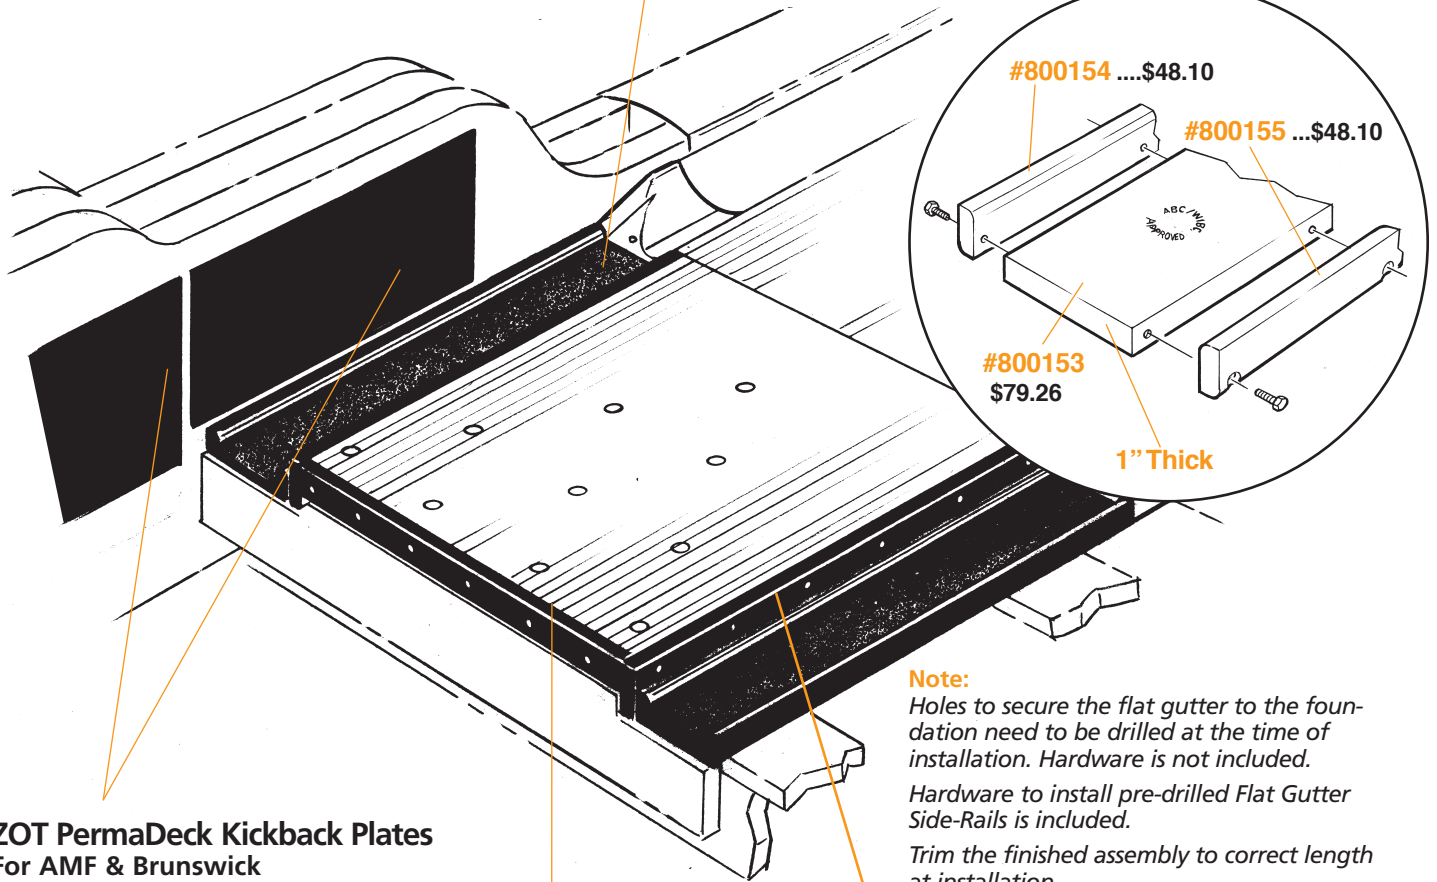

Lane Products

ZOT PermaDeck Back-End Lane Products

ZOT Pinsetter Parts is pleased to introduce a new line of back end lane products including flat gutters, kickback plates, edge boards and tail plank tops. All of these products are made from industrially engineered HDPE (High Density Polyethylene) As the name would imply, HDPE is durable, requires no maintenance, and it never needs recoating with finish. To maintain quality and durability none of ZOT's HDPE products use recycled materials. ZOT's back end lane products are also ABC approved.

- ZOT's Kick Back Plates are undrilled enabling the installer to drill holes and screw the kick back plates into kick back surfaces where there are no old or enlarged holes, ensuring a secure installation

Heavy Duty PermaDeck Flat Gutter Kit

For AMF & Brunswick

#420479 (for one lane).....\$218.50

Check out these features:

- Costs less than comparable products.
- Virtually maintenance free and durable.
- Made of 1" thick "Warp Resistant" HDPE for maximum strength and life. **Note:** less expensive brands use 3/4" plastic which tends to warp and has a much shorter lifespan.
- **Easy to install:** either by the center mechanic or a lane resurfer.

Lane Products

Note:
Holes to secure the flat gutter to the foundation need to be drilled at the time of installation. Hardware is not included.
Hardware to install pre-drilled Flat Gutter Side-Rails is included.
Trim the finished assembly to correct length at installation.